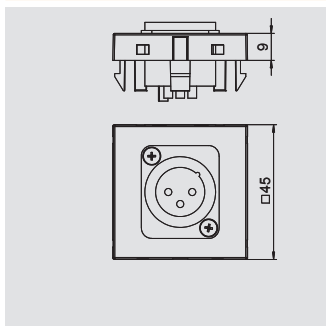

XLR connection, 1 module, straight outlet, 3-pin socket, as soldered connection

Type	Colour		Pack.	Weight	Item No.
			pcs	kg/100 pcs.	
MTG-X3F L RW1	Pure white		1	3.000	6105 21 0
MTG-X3F L SWGR1	Black-grey		1	3.000	6105 21 3
MTG-X3F L AL1	Aluminium painted		1	3.000	6105 21 6

PC Polycarbonate

Multimedia support with one XLR connection socket, straight cable outlet, without labelling panel, 3-pin XLR socket with soldered connection. Support plate with locking fastening, suitable for horizontal and vertical installation in the system environment.

XLR connection, 1 module, straight outlet, 3-pin connector, as soldered connection

Type	Colour		Pack.	Weight	Item No.
			pcs	kg/100 pcs.	
MTG-X3M L RW1	Pure white		1	3.000	6105 22 2
MTG-X3M L SWGR1	Black-grey		1	3.000	6105 22 5
MTG-X3M L AL1	Aluminium painted		1	3.000	6105 22 8

PC Polycarbonate

Multimedia support with one XLR connection socket, straight cable outlet, without labelling panel, 3-pin XLR connector with soldered connection. Support plate with locking fastening, suitable for horizontal and vertical installation in the system environment.