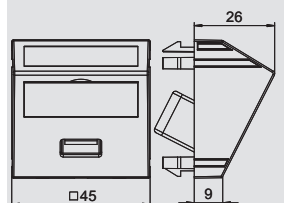

USB 3.0 connection, 1 module, slanting outlet, with connection cable

Type	Colour	Pack.	Weight	Item No.		
					pcs	kg/100 pcs.
MTS-U3A F RW1	Pure white	1	6.200	6104 93 4		
MTS-U3A F SWGR1	Black-grey	1	6.200	6104 93 7		
MTS-U3A F AL1	Aluminium painted	1	6.200	6104 94 0		

PC Polycarbonate

Multimedia support with one USB 3.0 connection socket, slanting cable outlet, with labelling panel, short USB 3.0 Type A connection cable, socket-socket version. Support plate with locking fastening, suitable for horizontal and vertical installation in the system environment.