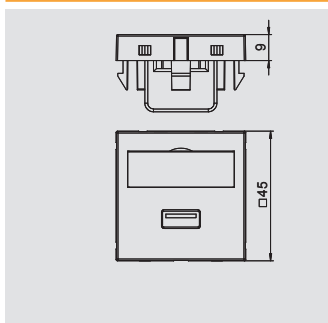

HDMI connection, 1 module, slanting outlet, as screw connection

Type	Colour		Pack.	Weight	Item No.
			pcs	kg/100 pcs.	
MTS-HD S RW1	Pure white		1	3.400	6104 81 4
MTS-HD S SWGR1	Black-grey		1	3.400	6104 81 7
MTS-HD S AL1	Aluminium painted		1	3.400	6104 82 0

PC Polycarbonate

Multimedia support with one HDMI connection socket, slanting cable outlet, with labelling panel, HDMI socket with screw connection. Support plate with locking fastening, suitable for horizontal and vertical installation in the system environment.

HDMI connection, 1 module, straight outlet, with connection cable

Type	Colour		Pack.	Weight	Item No.
			pcs	kg/100 pcs.	
MTG-HD F RW1	Pure white		1	6.000	6104 82 6
MTG-HD F SWGR1	Black-grey		1	6.000	6104 82 9
MTG-HD F AL1	Aluminium painted		1	6.000	6104 83 2

PC Polycarbonate

Multimedia support with one HDMI connection socket, straight cable outlet, with labelling panel, short HDMI connection cable, socket-socket version. Support plate with locking fastening, suitable for horizontal and vertical installation in the system environment.

HDMI connection, 1 module, slanting outlet, with connection cable

Type	Colour		Pack.	Weight	Item No.
			pcs	kg/100 pcs.	
MTS-HD F RW1	Pure white		1	6.200	6104 83 8
MTS-HD F SWGR1	Black-grey		1	6.200	6104 84 1
MTS-HD F AL1	Aluminium painted		1	6.200	6104 84 4

PC Polycarbonate

Multimedia support with one HDMI connection socket, slanting cable outlet, with labelling panel, short HDMI connection cable, socket-socket version. Support plate with locking fastening, suitable for horizontal and vertical installation in the system environment.

USB 2.0 connection, 1 module, straight outlet, as screw connection