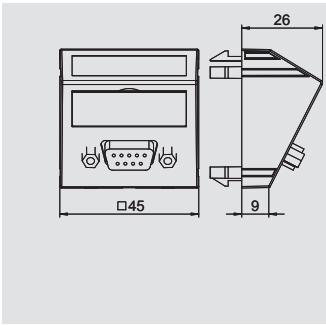

D-Sub9 connection, 1 module, straight outlet, with connection

cable

Type	Colour	Pack.	Weight	Item No.		
					pcs	kg/100 pcs.
MTG-DB9 F RW1	Pure white	1	5.200	6104 68 2		
MTG-DB9 F SWGR1	Black-grey	1	5.200	6104 68 5		
MTG-DB9 F AL1	Aluminium painted	1	5.200	6104 68 8		

PC Polycarbonate

Multimedia support with one D-Sub9 connection socket, straight cable outlet, with labelling panel, short D-Sub9 connection cable (RS232), socket-socket version. Support with locking fastening, suitable for horizontal and vertical installation in the system environment.

D-Sub9 connection, 1 module, slanting outlet, with connection

cable

Type	Colour	Pack.	Weight	Item No.		
					pcs	kg/100 pcs.
MTS-DB9 F RW1	Pure white	1	5.400	6104 69 4		
MTS-DB9 F SWGR1	Black-grey	1	5.400	6104 69 7		
MTS-DB9 F AL1	Aluminium painted	1	5.400	6104 70 0		

PC Polycarbonate

Multimedia support with one D-Sub9 connection socket, slanting cable outlet, with labelling panel, short D-Sub9 connection cable (RS232), socket-socket version. Support with locking fastening, suitable for horizontal and vertical installation in the system environment.