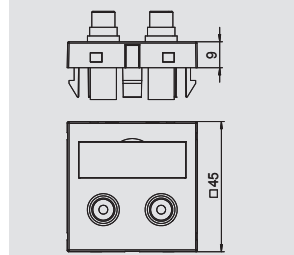

Audio cinch connection, 1 module, straight outlet, as 1:1 coupling

Type	Colour	Pack.	Weight	Item No.
		pcs	kg/100 pcs.	
MTG-2R F RW1	Pure white	1	2.500	6105 06 6
MTG-2R F SWGR1	Black-grey	1	2.500	6105 06 9
MTG-2R F AL1	Aluminium painted	1	2.500	6105 07 2

PC Polycarbonate

Multimedia support with two cinch connection sockets for audio R/L, straight cable outlet, with labelling panel, two cinch couplings (RCA), socket-socket version, colour coding red/white. Support plate with locking fastening, suitable for horizontal and vertical installation in the system environment.