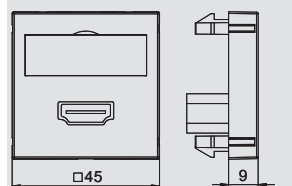

Multimedia connection solutions, Modul 45®

DVI-I connection, 1 module, slanting outlet, as screw connection

Type	Colour	Pack.	Weight	Item No.		
					pcs	kg/100 pcs.
MTS-DVI S RW1	Pure white	1	3.700	6104 74 2		
MTS-DVI S SWGR1	Black-grey	1	3.700	6104 74 5		
MTS-DVI S AL1	Aluminium painted	1	3.700	6104 74 8		

PC Polycarbonate

Multimedia support with one DVI-I connection socket, slanting cable outlet, with labelling panel, DVI-I socket with screw connection. Support plate with locking fastening, suitable for horizontal and vertical installation in the system environment.

DVI-I connection, 1 module, straight outlet, with connection cable

Type	Colour	Pack.	Weight	Item No.		
					pcs	kg/100 pcs.
MTG-DVI F RW1	Pure white	1	6.000	6104 75 4		
MTG-DVI F SWGR1	Black-grey	1	6.000	6104 75 7		
MTG-DVI F AL1	Aluminium painted	1	6.000	6104 76 0		

PC Polycarbonate

Multimedia support with one DVI-I connection socket, straight cable outlet, with labelling panel, short DVI-I connection cable, socket-socket version. Support with locking fastening, suitable for horizontal and vertical installation in the system environment.

DVI-I connection, 1 module, slanting outlet, with connection cable

Type	Colour	Pack.	Weight	Item No.		
					pcs	kg/100 pcs.
MTS-DVI F RW1	Pure white	1	6.200	6104 76 6		
MTS-DVI F SWGR1	Black-grey	1	6.200	6104 76 9		
MTS-DVI F AL1	Aluminium painted	1	6.200	6104 77 2		

PC Polycarbonate

Multimedia support with one DVI-I connection socket, slanting cable outlet, with labelling panel, short DVI-I connection cable, socket-socket version. Support with locking fastening, suitable for horizontal and vertical installation in the system environment.

Multimedia support for DVI plug connector, 1 module, straight outlet