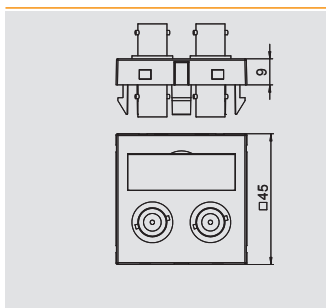

2x BNC connection, 1 module, straight outlet, as 1:1 coupling

Type	Colour		Pack.	Weight	Item No.
			pcs	kg/100 pcs.	
MTG-2BC F RW1	Pure white		1	2.500	6105 09 0
MTG-2BC F SWGR1	Black-grey		1	2.500	6105 09 3
MTG-2BC F AL1	Aluminium painted		1	2.500	6105 09 6

PC Polycarbonate

Multimedia support with two BNC connection sockets, straight cable outlet, with labelling panel, two BNC couplings, socket-socket version. Support plate with locking fastening, suitable for horizontal and vertical installation in the system environment.

2x BNC connection, 1 module, slanting outlet, as 1:1 coupling

Type	Colour		Pack.	Weight	Item No.
			pcs	kg/100 pcs.	
MTS-2BC F RW1	Pure white		1	2.700	6105 10 2
MTS-2BC F SWGR1	Black-grey		1	2.700	6105 10 5
MTS-2BC F AL1	Aluminium painted		1	2.700	6105 10 8

PC Polycarbonate

Multimedia support with two BNC connection sockets, slanting cable outlet, with labelling panel, two BNC couplings, socket-socket version. Support plate with locking fastening, suitable for horizontal and vertical installation in the system environment.

XLR connection, 1 module, straight outlet, 3-pin socket, as soldered connection

Type	Colour		Pack.	Weight	Item No.
			pcs	kg/100 pcs.	
MTG-X3F L RW1	Pure white		1	3.000	6105 21 0
MTG-X3F L SWGR1	Black-grey		1	3.000	6105 21 3
MTG-X3F L AL1	Aluminium painted		1	3.000	6105 21 6

PC Polycarbonate

Multimedia support with one XLR connection socket, straight cable outlet, without labelling panel, 3-pin XLR socket with soldered connection. Support plate with locking fastening, suitable for horizontal and vertical installation in the system environment.

XLR connection, 1 module, straight outlet, 3-pin connector, as soldered connection