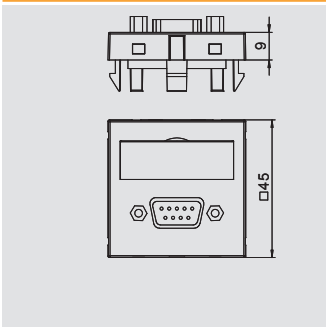

D-Sub9 connection, 1 module, straight outlet, with connection

cable

Type	Colour	Pack.	Weight	Item No.		
					pcs	kg/100 pcs.
MTG-DB9 F RW1	Pure white	1	5.200	6104 68 2		
MTG-DB9 F SWGR1	Black-grey	1	5.200	6104 68 5		
MTG-DB9 F AL1	Aluminium painted	1	5.200	6104 68 8		

PC Polycarbonate

Multimedia support with one D-Sub9 connection socket, straight cable outlet, with labelling panel, short D-Sub9 connection cable (RS232), socket-socket version. Support with locking fastening, suitable for horizontal and vertical installation in the system environment.

D-Sub9 connection, 1 module, slanting outlet, with connection

cable

Type	Colour	Pack.	Weight	Item No.		
					pcs	kg/100 pcs.
MTS-DB9 F RW1	Pure white	1	5.400	6104 69 4		
MTS-DB9 F SWGR1	Black-grey	1	5.400	6104 69 7		
MTS-DB9 F AL1	Aluminium painted	1	5.400	6104 70 0		

PC Polycarbonate

Multimedia support with one D-Sub9 connection socket, slanting cable outlet, with labelling panel, short D-Sub9 connection cable (RS232), socket-socket version. Support with locking fastening, suitable for horizontal and vertical installation in the system environment.

Multimedia support for VGA / D-Sub9 plug connector, 1 module, straight outlet

Type	Colour	Pack.	Weight	Item No.		
					pcs	kg/100 pcs.
MTG-DB O RW1	Pure white	1	0.700	6104 70 6		
MTG-DB O SWGR1	Black-grey	1	0.700	6104 70 9		
MTG-DB O AL1	Aluminium painted	1	0.700	6104 71 2		

PC Polycarbonate

Multimedia support for a VGA / D-Sub9 plug connector, straight cable outlet, with labelling panel, without plug connector. Support plate with locking fastening, suitable for horizontal and vertical installation in the system environment.

Multimedia support for VGA / D-Sub9 plug connector, 1 module, slanting outlet