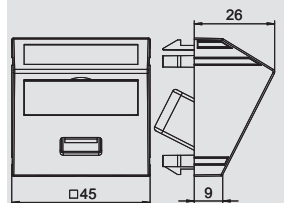

USB 3.0 connection, 1 module, slanting outlet, as screw connection

Type	Colour	Pack.	Weight	Item No.		
					pcs	kg/100 pcs.
MTS-U3A S RW1	Pure white	1	2.700	6104 88 6		
MTS-U3A S SWGR1	Black-grey	1	2.700	6104 88 9		
MTS-U3A S AL1	Aluminium painted	1	2.700	6104 89 2		

PC Polycarbonate

Multimedia support with one USB 3.0 connection socket, slanting cable outlet, with labelling panel, USB 3.0 Type A socket with screw connection. Support plate with locking fastening, suitable for horizontal and vertical installation in the system environment.