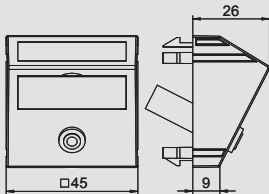

Mini jack connection, 1 module, slanting outlet, as soldered connection

Type	Colour	Pack.	Weight	Item No.		
					pcs	kg/100 pcs.
MTS-MK L RW1	Pure white	1	1.700	6104 95 8		
MTS-MK L SWGR1	Black-grey	1	1.700	6104 96 1		
MTS-MK L AL1	Aluminium painted	1	1.700	6104 96 4		

PC Polycarbonate

Multimedia support with one mini jack connection socket, slanting cable outlet, with labelling panel, mini cinch socket (TRS 3.5 mm) with soldered connection. Support plate with locking fastening, suitable for horizontal and vertical installation in the system environment.