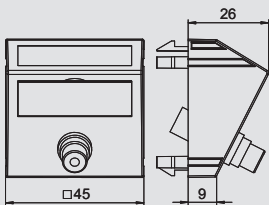

Video cinch connection, 1 module, slanting outlet, as soldered connection

Type	Colour	Pack.	Weight	Item No.		
					pcs	kg/100 pcs.
MTS-R L RW1	Pure white	1	1.700	6104 98 2		
MTS-R L SWGR1	Black-grey	1	1.700	6104 98 5		
MTS-R L AL1	Aluminium painted	1	1.700	6104 98 8		

PC Polycarbonate

Multimedia support with one cinch connection socket for composite video, slanting cable outlet, with labelling panel, cinch socket (RCA) with soldered connection, colour coding yellow. Support plate with locking fastening, suitable for horizontal and vertical installation in the system environment.