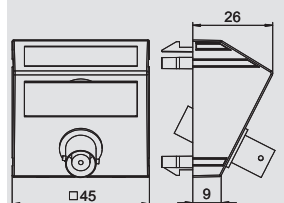

BNC connection, 1 module, slanting outlet, as 1:1 coupling

Type	Colour	Pack.	Weight	Item No.
		pcs	kg/100 pcs.	
MTS-BC F RW1	Pure white	1	1.700	6105 03 0
MTS-BC F SWGR1	Black-grey	1	1.700	6105 03 3
MTS-BC F AL1	Aluminium painted	1	1.700	6105 03 6

PC Polycarbonate

Multimedia support with one BNC connection socket, slanting cable outlet, with labelling panel, BNC cinch coupling, socket-socket version. Support plate with locking fastening, suitable for horizontal and vertical installation in the system environment.