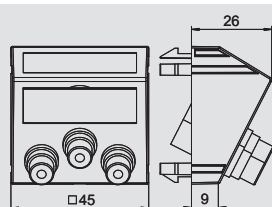

Component video connection, 1 module, slanting outlet, as soldered connection

Type	Colour	Pack.	Weight	Item No.		
					pcs	kg/100 pcs.
MTS-3R L RW1	Pure white	1	3.400	6105 12 6		
MTS-3R L SWGR1	Black-grey	1	3.400	6105 12 9		
MTS-3R L AL1	Aluminium painted	1	3.400	6105 13 2		

PC Polycarbonate

Multimedia support with three cinch connection sockets for component video, slanting cable outlet, with labelling panel, three cinch sockets (RCA) with soldered connection, colour coding red/green/blue. Support plate with locking fastening, suitable for horizontal and vertical installation in the system environment.