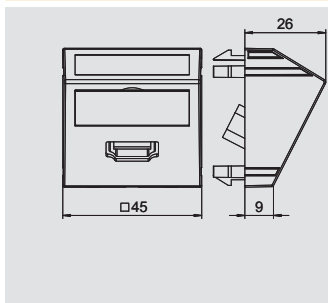

HDMI connection, 1 module, slanting outlet, with connection cable

Type	Colour		Pack.	Weight	Item No.
			pcs	kg/100 pcs.	
MTS-HD F RW1	Pure white		1	6.200	6104 83 8
MTS-HD F SWGR1	Black-grey		1	6.200	6104 84 1
MTS-HD F AL1	Aluminium painted		1	6.200	6104 84 4

PC Polycarbonate

Multimedia support with one HDMI connection socket, slanting cable outlet, with labelling panel, short HDMI connection cable, socket-socket version. Support plate with locking fastening, suitable for horizontal and vertical installation in the system environment.