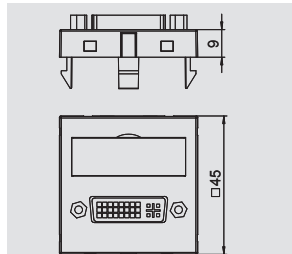

DVI-I connection, 1 module, straight outlet, with connection cable

Type	Colour	Pack.	Weight	Item No.		
					pcs	kg/100 pcs.
MTG-DVI F RW1	Pure white	1	6.000	6104 75 4		
MTG-DVI F SWGR1	Black-grey	1	6.000	6104 75 7		
MTG-DVI F AL1	Aluminium painted	1	6.000	6104 76 0		

PC Polycarbonate

Multimedia support with one DVI-I connection socket, straight cable outlet, with labelling panel, short DVI-I connection cable, socket-socket version. Support with locking fastening, suitable for horizontal and vertical installation in the system environment.