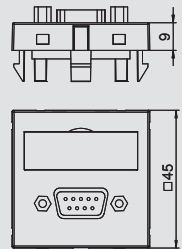

D-Sub9 connection, 1 module, straight outlet, as screw connection

Type	Colour	Pack.	Weight	Item No.
		pcs	kg/100 pcs.	
MTG-DB9 S RW1	Pure white	1	2.400	6104 63 4
MTG-DB9 S SWGR1	Black-grey	1	2.400	6104 63 7
MTG-DB9 S AL1	Aluminium painted	1	2.400	6104 64 0

PC Polycarbonate

Multimedia support with one D-Sub9 connection socket, straight cable outlet, with labelling panel, D-Sub9 socket (RS232) with screw connection. Support plate with locking fastening, suitable for horizontal and vertical installation in the system environment.