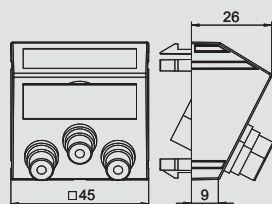

Component video connection, 1 module, slanting outlet, as 1:1 coupling

Type	Colour	Pack.	Weight	Item No.		
					pcs	kg/100 pcs.
MTS-3R F RW1	Pure white	1	3.400	6105 15 0		
MTS-3R F SWGR1	Black-grey	1	3.400	6105 15 3		
MTS-3R F AL1	Aluminium painted	1	3.400	6105 15 6		

PC Polycarbonate

Multimedia support with three cinch connection sockets for component video, slanting cable outlet, with labelling panel, three cinch couplings (RCA), socket-socket version, colour coding red/green/blue. Support plate with locking fastening, suitable for horizontal and vertical installation in the system environment.