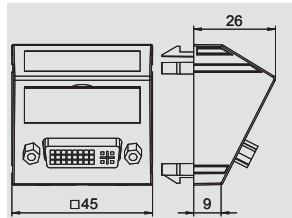

DVI-I connection, 1 module, slanting outlet, with connection cable

Type	Colour	Pack.	Weight	Item No.		
					pcs	kg/100 pcs.
MTS-DVI F RW1	Pure white	1	6.200	6104 76 6		
MTS-DVI F SWGR1	Black-grey	1	6.200	6104 76 9		
MTS-DVI F AL1	Aluminium painted	1	6.200	6104 77 2		

PC Polycarbonate

Multimedia support with one DVI-I connection socket, slanting cable outlet, with labelling panel, short DVI-I connection cable, socket-socket version. Support with locking fastening, suitable for horizontal and vertical installation in the system environment.