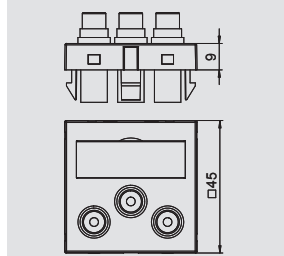

Audio/video cinch connection, 1 module, straight outlet, as 1:1 coupling

Type	Colour	Pack.	Weight	Item No.
		pcs	kg/100 pcs.	
MTG-12R F RW1	Pure white	1	3.200	6105 18 6
MTG-12R F SWGR1	Black-grey	1	3.200	6105 18 9
MTG-12R F AL1	Aluminium painted	1	3.200	6105 19 2

PC Polycarbonate

Multimedia support with three cinch connection sockets for audio-video, straight cable outlet, with labelling panel, three cinch couplings (RCA), socket-socket version, colour coding yellow/red/white. Support plate with locking fastening, suitable for horizontal and vertical installation in the system environment.