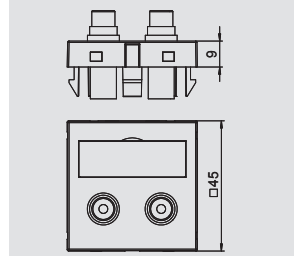

Audio cinch connection, 1 module, straight outlet, as soldered connection

Type	Colour	Pack.	Weight	Item No.
		pcs	kg/100 pcs.	
MTG-2R L RW1	Pure white	1	2.500	6105 04 2
MTG-2R L SWGR1	Black-grey	1	2.500	6105 04 5
MTG-2R L AL1	Aluminium painted	1	2.500	6105 04 8

PC Polycarbonate

Multimedia support with two cinch connection sockets for audio R/L, straight cable outlet, with labelling panel, two cinch sockets (RCA) with soldered connection, colour coding red/white. Support plate with locking fastening, suitable for horizontal and vertical installation in the system environment.