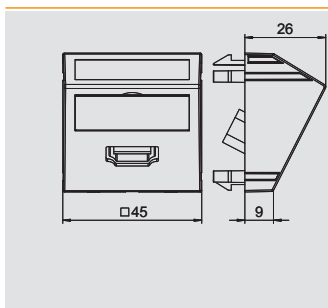

HDMI connection, 1 module, slanting outlet, as screw connection

Type	Colour		Pack.	Weight	Item No.
			pcs	kg/100 pcs.	
MTS-HD S RW1	Pure white		1	3.400	6104 81 4
MTS-HD S SWGR1	Black-grey		1	3.400	6104 81 7
MTS-HD S AL1	Aluminium painted		1	3.400	6104 82 0

PC Polycarbonate

Multimedia support with one HDMI connection socket, slanting cable outlet, with labelling panel, HDMI socket with screw connection. Support plate with locking fastening, suitable for horizontal and vertical installation in the system environment.