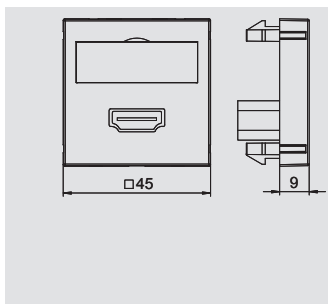

HDMI connection, 1 module, straight outlet, with connection cable

Type	Colour		Pack.	Weight	Item No.
			pcs	kg/100 pcs.	
MTG-HD F RW1	Pure white		1	6.000	6104 82 6
MTG-HD F SWGR1	Black-grey		1	6.000	6104 82 9
MTG-HD F AL1	Aluminium painted		1	6.000	6104 83 2

PC Polycarbonate

Multimedia support with one HDMI connection socket, straight cable outlet, with labelling panel, short HDMI connection cable, socket-socket version. Support plate with locking fastening, suitable for horizontal and vertical installation in the system environment.