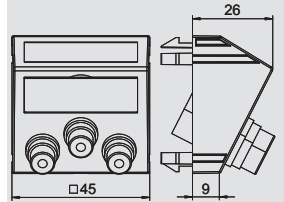

Audio/video cinch connection, 1 module, slanting outlet, as 1:1 coupling

Type	Colour	Pack.	Weight	Item No.
		pcs	kg/100 pcs.	
MTS-12R F RW1	Pure white	1	3.400	6105 19 8
MTS-12R F SWGR1	Black-grey	1	3.400	6105 20 1
MTS-12R F AL1	Aluminium painted	1	3.400	6105 20 4

PC Polycarbonate

Multimedia support with three cinch connection sockets for audio-video, slanting cable outlet, with labelling panel, three cinch couplings (RCA), socket-socket version, colour coding yellow/red/white. Support plate with locking fastening, suitable for horizontal and vertical installation in the system environment.