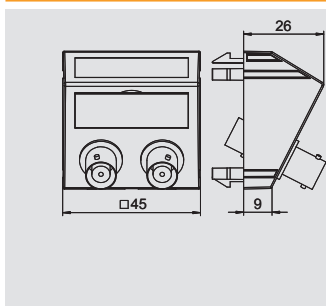

2x BNC connection, 1 module, straight outlet, as 1:1 coupling

Type	Colour		Pack.	Weight	Item No.
			pcs	kg/100 pcs.	
MTG-2BC F RW1	Pure white		1	2.500	6105 09 0
MTG-2BC F SWGR1	Black-grey		1	2.500	6105 09 3
MTG-2BC F AL1	Aluminium painted		1	2.500	6105 09 6

PC Polycarbonate

Multimedia support with two BNC connection sockets, straight cable outlet, with labelling panel, two BNC couplings, socket-socket version. Support plate with locking fastening, suitable for horizontal and vertical installation in the system environment.