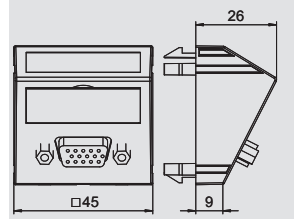

VGA connection, 1 module, slanting outlet, as screw connection

Type	Colour	Pack.	Weight	Item No.
		pcs	kg/100 pcs.	
MTS-VGA S RW1	Pure white	1	2.600	6104 62 2
MTS-VGA S SWGR1	Black-grey	1	2.600	6104 62 5
MTS-VGA S AL1	Aluminium painted	1	2.600	6104 62 8

PC Polycarbonate

Multimedia support with one VGA connection socket, slanting cable outlet, with labelling panel, VGA socket (HD15) with screw connection. Support plate with locking fastening, suitable for horizontal and vertical installation in the system environment.