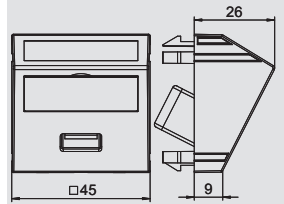

USB 2.0 connection, 1 module, slanting outlet, with connection cable

Type	Colour	Pack.	Weight	Item No.		
					pcs	kg/100 pcs.
MTS-U2A F RW1	Pure white	1	6.200	6104 91 0		
MTS-U2A F SWGR1	Black-grey	1	6.200	6104 91 3		
MTS-U2A F AL1	Aluminium painted	1	6.200	6104 91 6		

PC Polycarbonate

Multimedia support with one USB 2.0 connection socket, slanting cable outlet, with labelling panel, short USB 2.0 Type A connection cable, socket-socket version. Support plate with locking fastening, suitable for horizontal and vertical installation in the system environment.