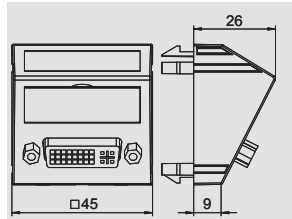

DVI-I connection, 1 module, slanting outlet, as screw connection

Type	Colour	Pack.	Weight	Item No.		
					pcs	kg/100 pcs.
MTS-DVI S RW1	Pure white	1	3.700	6104 74 2		
MTS-DVI S SWGR1	Black-grey	1	3.700	6104 74 5		
MTS-DVI S AL1	Aluminium painted	1	3.700	6104 74 8		

PC Polycarbonate

Multimedia support with one DVI-I connection socket, slanting cable outlet, with labelling panel, DVI-I socket with screw connection. Support plate with locking fastening, suitable for horizontal and vertical installation in the system environment.