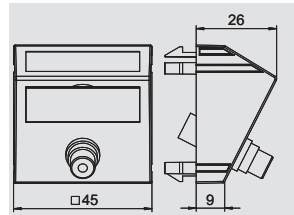

Video cinch connection, 1 module, slanting outlet, as 1:1 coupling

Type	Colour	Pack.	Weight	Item No.
		pcs	kg/100 pcs.	
MTS-R F RW1	Pure white	1	1.700	6105 00 6
MTS-R F SWGR1	Black-grey	1	1.700	6105 00 9
MTS-R F AL1	Aluminium painted	1	1.700	6105 01 2

PC Polycarbonate

Multimedia support with one cinch connection socket for composite video, slanting cable outlet, with labelling panel, cinch coupling (RCA), socket-socket version, colour coding yellow. Support plate with locking fastening, suitable for horizontal and vertical installation in the system environment.