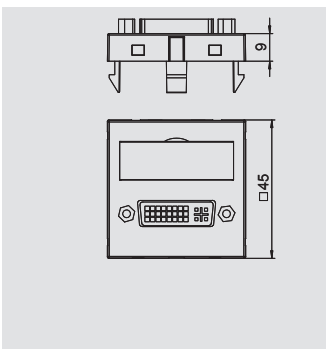

DVI-I connection, 1 module, straight outlet, as screw connection

Type	Colour	Pack.	Weight	Item No.		
					pcs	kg/100 pcs.
MTG-DVI S RW1	Pure white	1	3.500	6104 73 0		
MTG-DVI S SWGR1	Black-grey	1	3.500	6104 73 3		
MTG-DVI S AL1	Aluminium painted	1	3.500	6104 73 6		

PC Polycarbonate

Multimedia support with one DVI-I connection socket, straight cable outlet, with labelling panel, DVI-I socket with screw connection. Support plate with locking fastening, suitable for horizontal and vertical installation in the system environment.

Note: Device installation in Rapid 45 device installation ducts is not possible on account of the device dimensions.