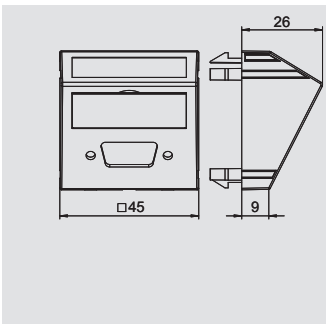

Multimedia support for VGA / D-Sub9 plug connector, 1 module, slanting outlet

Type	Colour	Pack.	Weight	Item No.		
					pcs	kg/100 pcs.
MTS-DB O RW1	Pure white	1	0.900	6104 71 8		
MTS-DB O SWGR1	Black-grey	1	0.900	6104 72 1		
MTS-DB O AL1	Aluminium painted	1	0.900	6104 72 4		

PC Polycarbonate

Multimedia support for a VGA / D-Sub9 plug connector, slanting cable outlet, with labelling panel, without plug connector. Support plate with locking fastening, suitable for horizontal and vertical installation in the system environment.