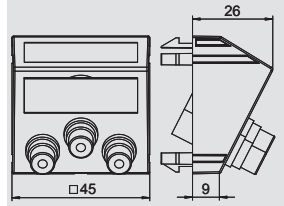

Audio/video cinch connection, 1 module, slanting outlet, as soldered connection

Type	Colour	Pack.	Weight	Item No.
		pcs	kg/100 pcs.	
MTS-12R L RW1	Pure white	1	3.400	6105 17 4
MTS-12R L SWGR1	Black-grey	1	3.400	6105 17 7
MTS-12R L AL1	Aluminium painted	1	3.400	6105 18 0

PC Polycarbonate

Multimedia support with three cinch connection sockets for audio-video, slanting cable outlet, with labelling panel, three cinch sockets (RCA) with soldered connection, colour coding yellow/red/white. Support plate with locking fastening, suitable for horizontal and vertical installation in the system environment.