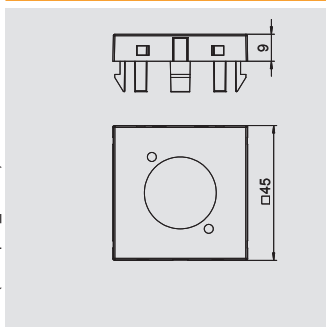

Multimedia support for SLR plug connector, 1 module, straight outlet

Type	Colour		Pack.	Weight	Item No.
			pcs	kg/100 pcs.	
MTG-X O RW1	Pure white		1	0.600	6105 23 4
MTG-X O SWGR1	Black-grey		1	0.600	6105 23 7
MTG-X O AL1	Aluminium painted		1	0.600	6105 24 0

PC Polycarbonate

Multimedia support for a XLR plug connector, straight cable outlet, without labelling panel, without plug connector. Support plate with locking fastening, suitable for horizontal and vertical installation in the system environment.