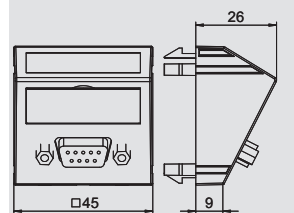

D-Sub9 connection, 1 module, slanting outlet, as screw connection

Type	Colour	Pack.	Weight	Item No.
		pcs	kg/100 pcs.	
MTS-DB9 S RW1	Pure white	1	2.600	6104 64 6
MTS-DB9 S SWGR1	Black-grey	1	2.600	6104 64 9
MTS-DB9 S AL1	Aluminium painted	1	2.600	6104 65 2

PC Polycarbonate

Multimedia support with one D-Sub9 connection socket, slanting cable outlet, with labelling panel, D-Sub9 socket (RS232) with screw connection. Support plate with locking fastening, suitable for horizontal and vertical installation in the system environment.