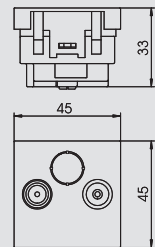

Antenna socket, 1 module, TV/radio/SAT, single socket

Type	Colour		Pack.	Weight	Item No.
			pcs	kg/100 pcs.	
ANT-3E RW1	Pure white		10	9.400	6117 39 3
ANT-3E SWGR1	Black-grey		10	9.400	6117 39 5
ANT-3E AL1	Aluminium painted		10	9.400	6117 39 7

/pc.

Single socket for antenna, BK and satellite reception systems with connection for TV, radio and SAT.

Frequency: 5-2050 MHz
Heat attenuation:
5-862 MHz – 1 dB
950-2050 MHz – 2 dB
Return channel attenuation: 14 dB
EMC protection class A