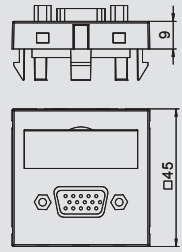

PC Polycarbonate

Multimedia support with one VGA connection socket, straight cable outlet, with labelling panel, VGA socket (HD15) with screw connection. Support plate with locking fastening, suitable for horizontal and vertical installation in the system environment.