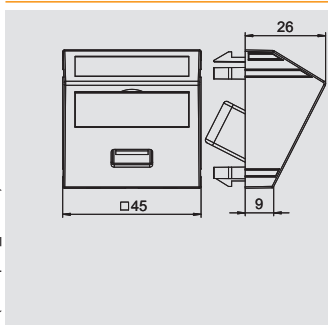

USB 2.0 connection, 1 module, straight outlet, as screw connection

Type	Colour		Pack.	Weight	Item No.
			pcs	kg/100 pcs.	
MTG-U2A S RW1	Pure white		1	2.500	6104 85 0
MTG-U2A S SWGR1	Black-grey		1	2.500	6104 85 3
MTG-U2A S AL1	Aluminium painted		1	2.500	6104 85 6

PC Polycarbonate

Multimedia support with one USB 2.0 connection socket, straight cable outlet, with labelling panel, USB 2.0 Type A socket with screw connection. Support plate with locking fastening, suitable for horizontal and vertical installation in the system environment.