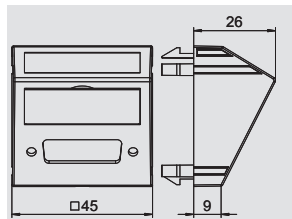

Multimedia support for DVI plug connector, 1 module, slanting outlet

Type	Colour	Pack.	Weight	Item No.		
					pcs	kg/100 pcs.
MTS-DV O RW1	Pure white	1	0.900	6104 79 0		
MTS-DV O SWGR1	Black-grey	1	0.900	6104 79 3		
MTS-DV O AL1	Aluminium painted	1	0.900	6104 79 6		

PC Polycarbonate

Multimedia support for a DVI plug connector, slanting cable outlet, with labelling panel, without plug connector. Support plate with locking fastening, suitable for horizontal and vertical installation in the system environment.

HDMI connection, 1 module, straight outlet, as screw connection

Type	Colour	Pack.	Weight	Item No.		
					pcs	kg/100 pcs.
MTG-HD S RW1	Pure white	1	3.200	6104 80 2		
MTG-HD S SWGR1	Black-grey	1	3.200	6104 80 5		
MTG-HD S AL1	Aluminium painted	1	3.200	6104 80 8		

PC Polycarbonate

Multimedia support with one HDMI connection socket, straight cable outlet, with labelling panel, HDMI socket with screw connection. Support plate with locking fastening, suitable for horizontal and vertical installation in the system environment.

Note: Device installation in Rapid 45 device installation ducts and ISSR..45 / ISSD..45 service poles is not possible on account of the device dimensions.