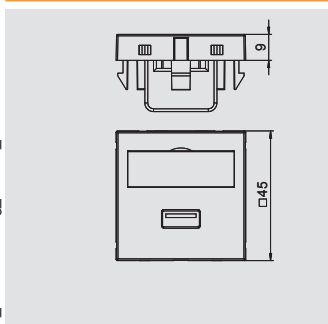

USB 2.0 connection, 1 module, slanting outlet, as screw connection

Type	Colour		Pack.	Weight	Item No.
			pcs	kg/100 pcs.	
MTS-U2A S RW1	Pure white		1	2.700	6104 86 2
MTS-U2A S SWGR1	Black-grey		1	2.700	6104 86 5
MTS-U2A S AL1	Aluminium painted		1	2.700	6104 86 8

PC Polycarbonate

Multimedia support with one USB 2.0 connection socket, slanting cable outlet, with labelling panel, USB 2.0 Type A socket with screw connection. Support plate with locking fastening, suitable for horizontal and vertical installation in the system environment.