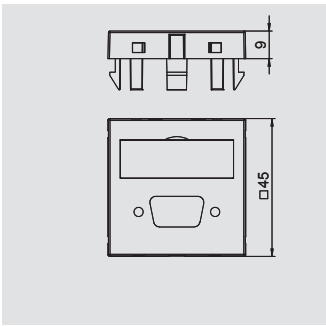

Multimedia support for VGA / D-Sub9 plug connector, 1 module, straight outlet

Type	Colour	Pack.	Weight	Item No.		
					pcs	kg/100 pcs.
MTG-DB O RW1	Pure white	1	0.700	6104 70 6		
MTG-DB O SWGR1	Black-grey	1	0.700	6104 70 9		
MTG-DB O AL1	Aluminium painted	1	0.700	6104 71 2		

PC Polycarbonate

Multimedia support for a VGA / D-Sub9 plug connector, straight cable outlet, with labelling panel, without plug connector. Support plate with locking fastening, suitable for horizontal and vertical installation in the system environment.