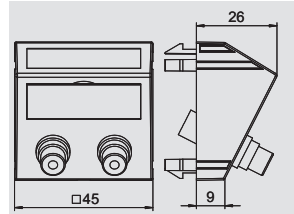

Audio cinch connection, 1 module, slanting outlet, as soldered connection

Type	Colour	Pack.	Weight	Item No.
		pcs	kg/100 pcs.	
MTS-2R L RW1	Pure white	1	2.700	6105 05 4
MTS-2R L SWGR1	Black-grey	1	2.700	6105 05 7
MTS-2R L AL1	Aluminium painted	1	2.700	6105 06 0

PC Polycarbonate

Multimedia support with two cinch connection sockets for audio R/L, slanting cable outlet, with labelling panel, two cinch sockets (RCA) with soldered connection, colour coding red/white. Support plate with locking fastening, suitable for horizontal and vertical installation in the system environment.