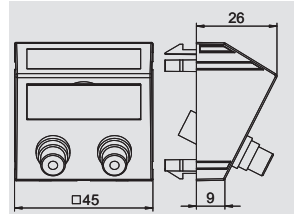

Audio cinch connection, 1 module, slanting outlet, as 1:1 coupling

Type	Colour	Pack.	Weight	Item No.
		pcs	kg/100 pcs.	
MTS-2R F RW1	Pure white	1	2.700	6105 07 8
MTS-2R F SWGR1	Black-grey	1	2.700	6105 08 1
MTS-2R F AL1	Aluminium painted	1	2.700	6105 08 4

PC Polycarbonate

Multimedia support with two cinch connection sockets for audio R/L, slanting cable outlet, with labelling panel, two cinch couplings (RCA), socket-socket version, colour coding red/white. Support plate with locking fastening, suitable for horizontal and vertical installation in the system environment.