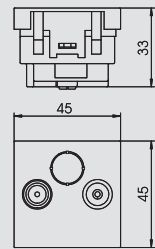

Antenna socket, 1 module, TV/radio, pass-through socket

Type	Colour		Pack.	Weight	Item No.
			pcs	kg/100 pcs.	
ANT-2D RW1	Pure white		10	8.100	6117 38 7
ANT-2D SWGR1	Black-grey		10	8.100	6117 38 9
ANT-2D AL1	Aluminium painted		10	8.100	6117 39 1

/pc.

Through socket for antenna, BK and satellite reception systems with connection for TV and radio.

Frequency: 5-862 MHz
Through attenuation: 4 dB
Heat attenuation: 14 dB
EMC protection class A