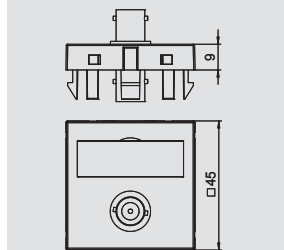

BNC connection, 1 module, straight outlet, as 1:1 coupling

Type	Colour	Pack.	Weight	Item No.
		pcs	kg/100 pcs.	
MTG-BC F RW1	Pure white	1	1.500	6105 01 8
MTG-BC F SWGR1	Black-grey	1	1.500	6105 02 1
MTG-BC F AL1	Aluminium painted	1	1.500	6105 02 4

PC Polycarbonate

Multimedia support with one BNC connection socket, straight cable outlet, with labelling panel, BNC cinch coupling, socket-socket version. Support plate with locking fastening, suitable for horizontal and vertical installation in the system environment.