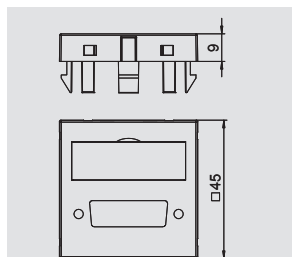

Multimedia support for DVI plug connector, 1 module, straight outlet

Type	Colour	Pack.	Weight	Item No.		
					pcs	kg/100 pcs.
MTG-DV O RW1	Pure white	1	0.700	6104 77 8		
MTG-DV O SWGR1	Black-grey	1	0.700	6104 78 1		
MTG-DV O AL1	Aluminium painted	1	0.700	6104 78 4		

PC Polycarbonate

Multimedia support for a DVI plug connector, straight cable outlet, with labelling panel, without plug connector. Support plate with locking fastening, suitable for horizontal and vertical installation in the system environment.