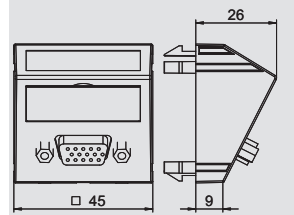

VGA connection, 1 module, slanting outlet, with connection cable

Type	Colour	Pack.	Weight	Item No.
		pcs	kg/100 pcs.	
MTS-VGA F RW1	Pure white	1	5.400	6104 67 0
MTS-VGA F SWGR1	Black-grey	1	5.400	6104 67 3
MTS-VGA F AL1	Aluminium painted	1	5.400	6104 67 6

PC Polycarbonate

Multimedia support with one VGA connection socket, slanting cable outlet, with labelling panel, short VGA connection cable (HD15), socket-socket version. Support with locking fastening, suitable for horizontal and vertical installation in the system environment.