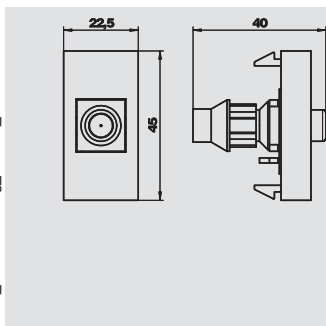

Antenna connection coupling, 1/2 modules, SAT

Type	Colour		Pack.	Weight	Item No.
			pcs	kg/100 pcs.	
ANT-1S RW0.5	Pure white		1	2.250	6117 60 6
ANT-1S SWGR0.5	Black-grey		1	2.250	6117 61 0
ANT-1S AL0.5	Aluminium painted		1	2.250	6117 60 7

/pc.

Single socket for antennas, BK and satellite reception systems with SAT connection.

Frequency range: To 1 GHz
Through attenuation: Max. 0.055 dB