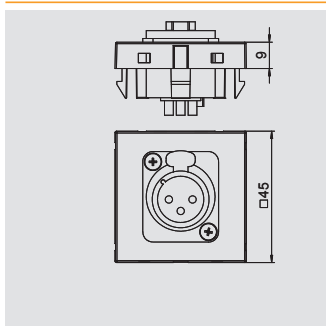

2x BNC connection, 1 module, slanting outlet, as 1:1 coupling

Type	Colour		Pack.	Weight	Item No.
			pcs	kg/100 pcs.	
MTS-2BC F RW1	Pure white		1	2.700	6105 10 2
MTS-2BC F SWGR1	Black-grey		1	2.700	6105 10 5
MTS-2BC F AL1	Aluminium painted		1	2.700	6105 10 8

PC Polycarbonate

Multimedia support with two BNC connection sockets, slanting cable outlet, with labelling panel, two BNC couplings, socket-socket version. Support plate with locking fastening, suitable for horizontal and vertical installation in the system environment.